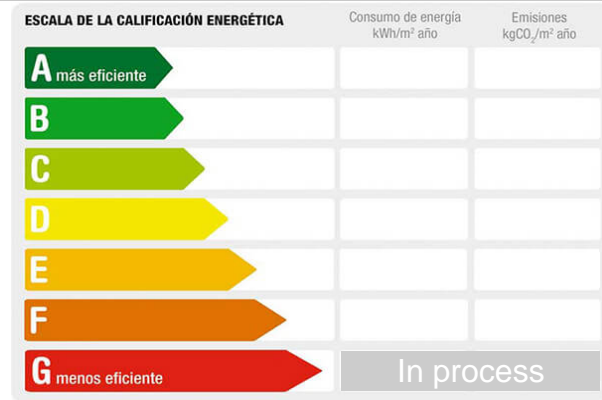

Town: Mérida

Province: Badajoz

Postal code: 06800

Zone: CENTRO

Sqm built: 210

Air conditioner: cold/hot

Stays: 9

Description: